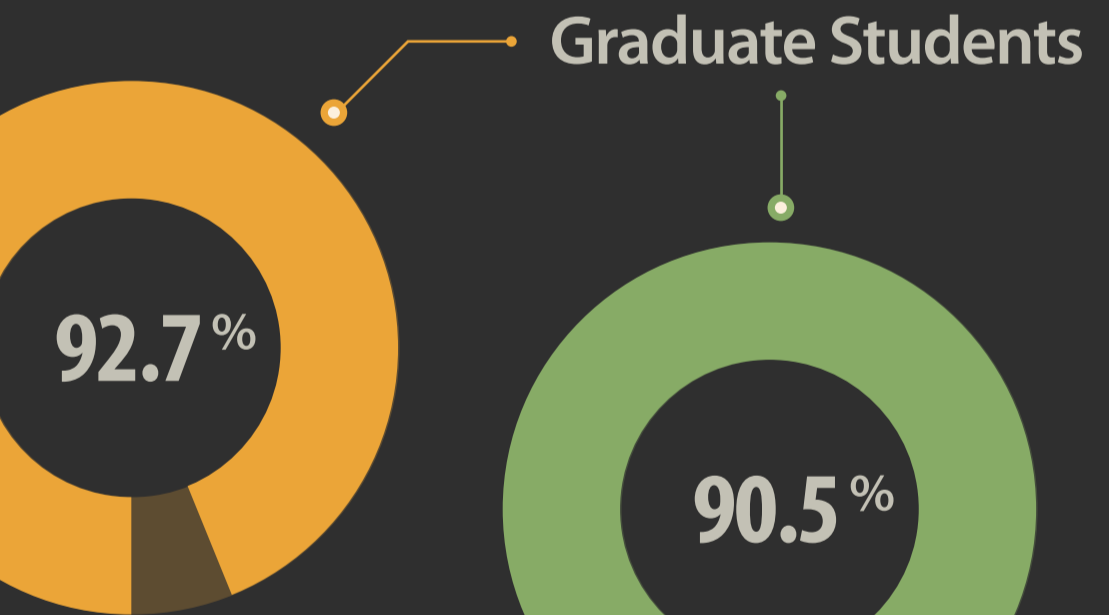

Waseda University

Student Profile and Experience Survey Results 2018

Population

52,432

As of May 2018

International Students

Student Satisfaction

Undergraduates

Teaching & Classes

Teaching

Classes

Student Clubs

Participation Rate
(by graduation)

No. of Students Clubs
Currently Participating
(at time of survey)