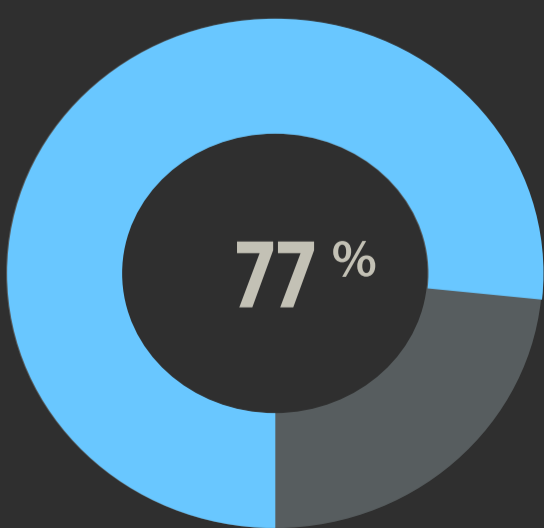

Waseda University

Student Profile and Experience Survey Results 2018

Population

52,432

As of May 2018

International Students

Student Satisfaction

Undergraduates

Teaching & Classes

Teaching

Classes

Student Clubs

Participation Rate
(by graduation)

No. of Students Clubs
Currently Participating
(at time of survey)