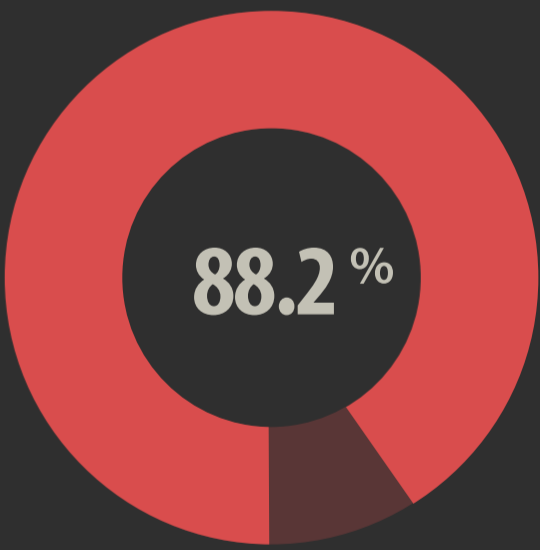

Waseda University

Student Profile and Experience Survey Results 2018

Population

52,432

As of May 2018

International Students

Student Satisfaction

Undergraduates

Teaching & Classes

Teaching

Classes

Student Clubs

Participation Rate
(by graduation)

No. of Students Clubs
Currently Participating
(at time of survey)