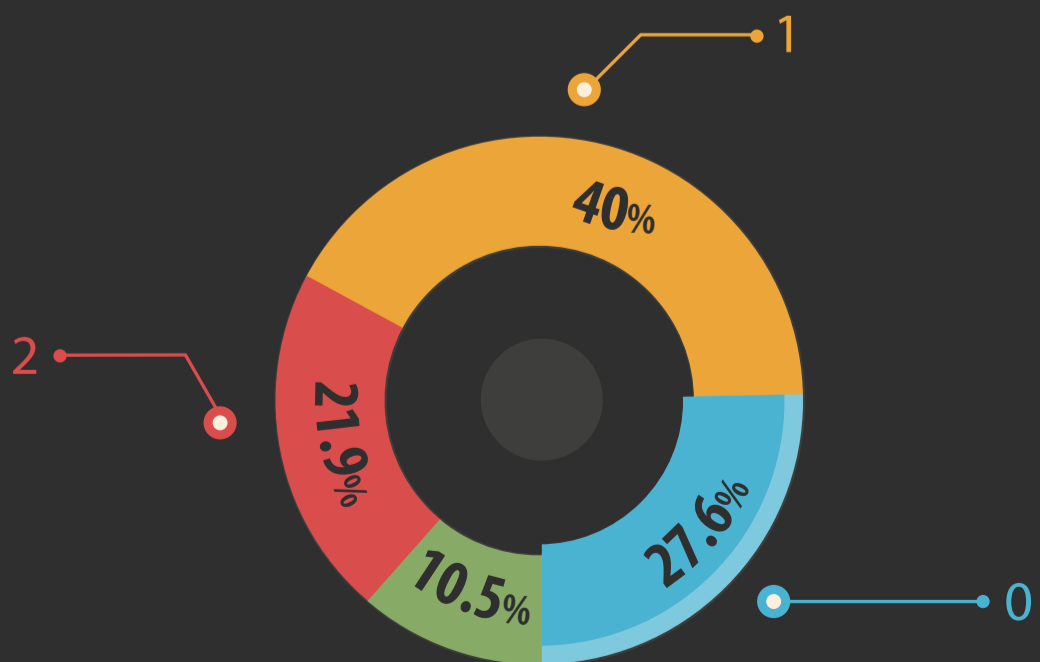

Waseda University

Student Profile and Experience Survey Results 2018

Population

52,432

As of May 2018

International Students

Student Satisfaction

Undergraduates

Teaching & Classes

Teaching

Classes

Student Clubs

Participation Rate
(by graduation)

No. of Students Clubs
Currently Participating
(at time of survey)