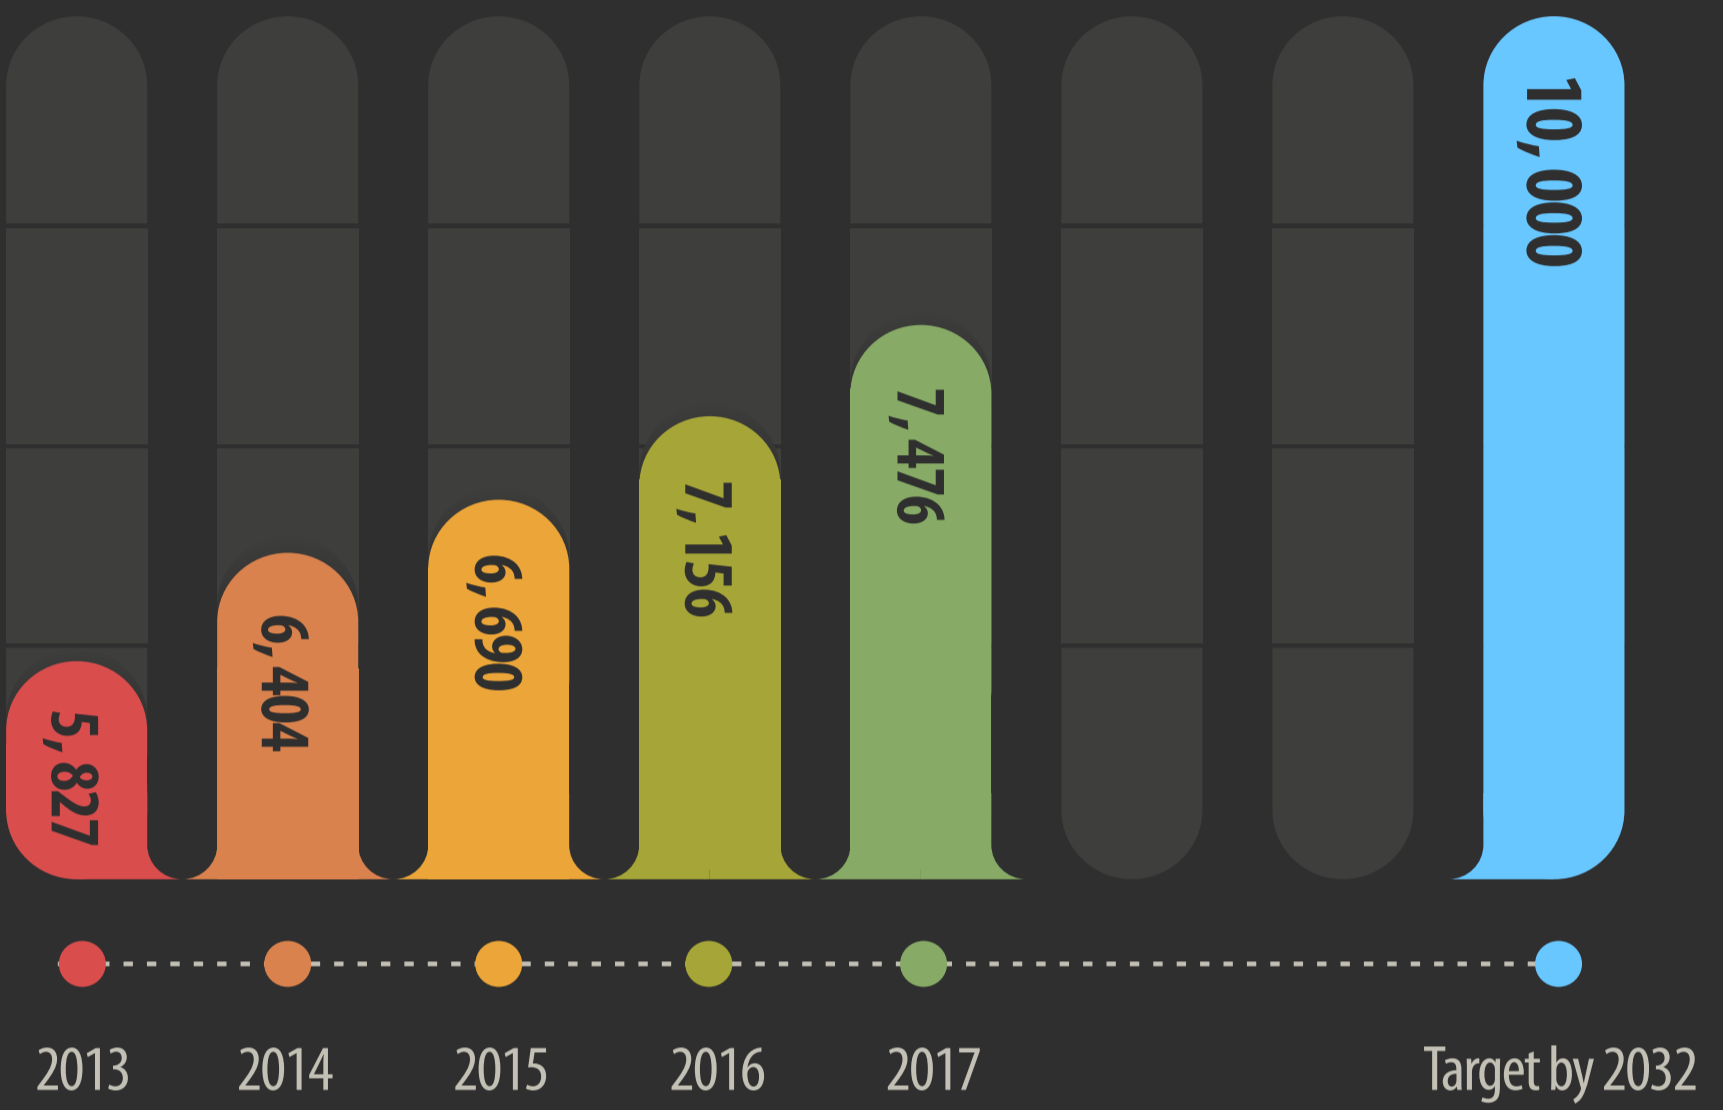

Waseda University

Student Profile and Experience Survey Results 2018

Population

52,432

As of May 2018

International Students

Student Satisfaction

Undergraduates

Teaching & Classes

Teaching

Classes

Student Clubs

Participation Rate
(by graduation)

No. of Students Clubs
Currently Participating
(at time of survey)