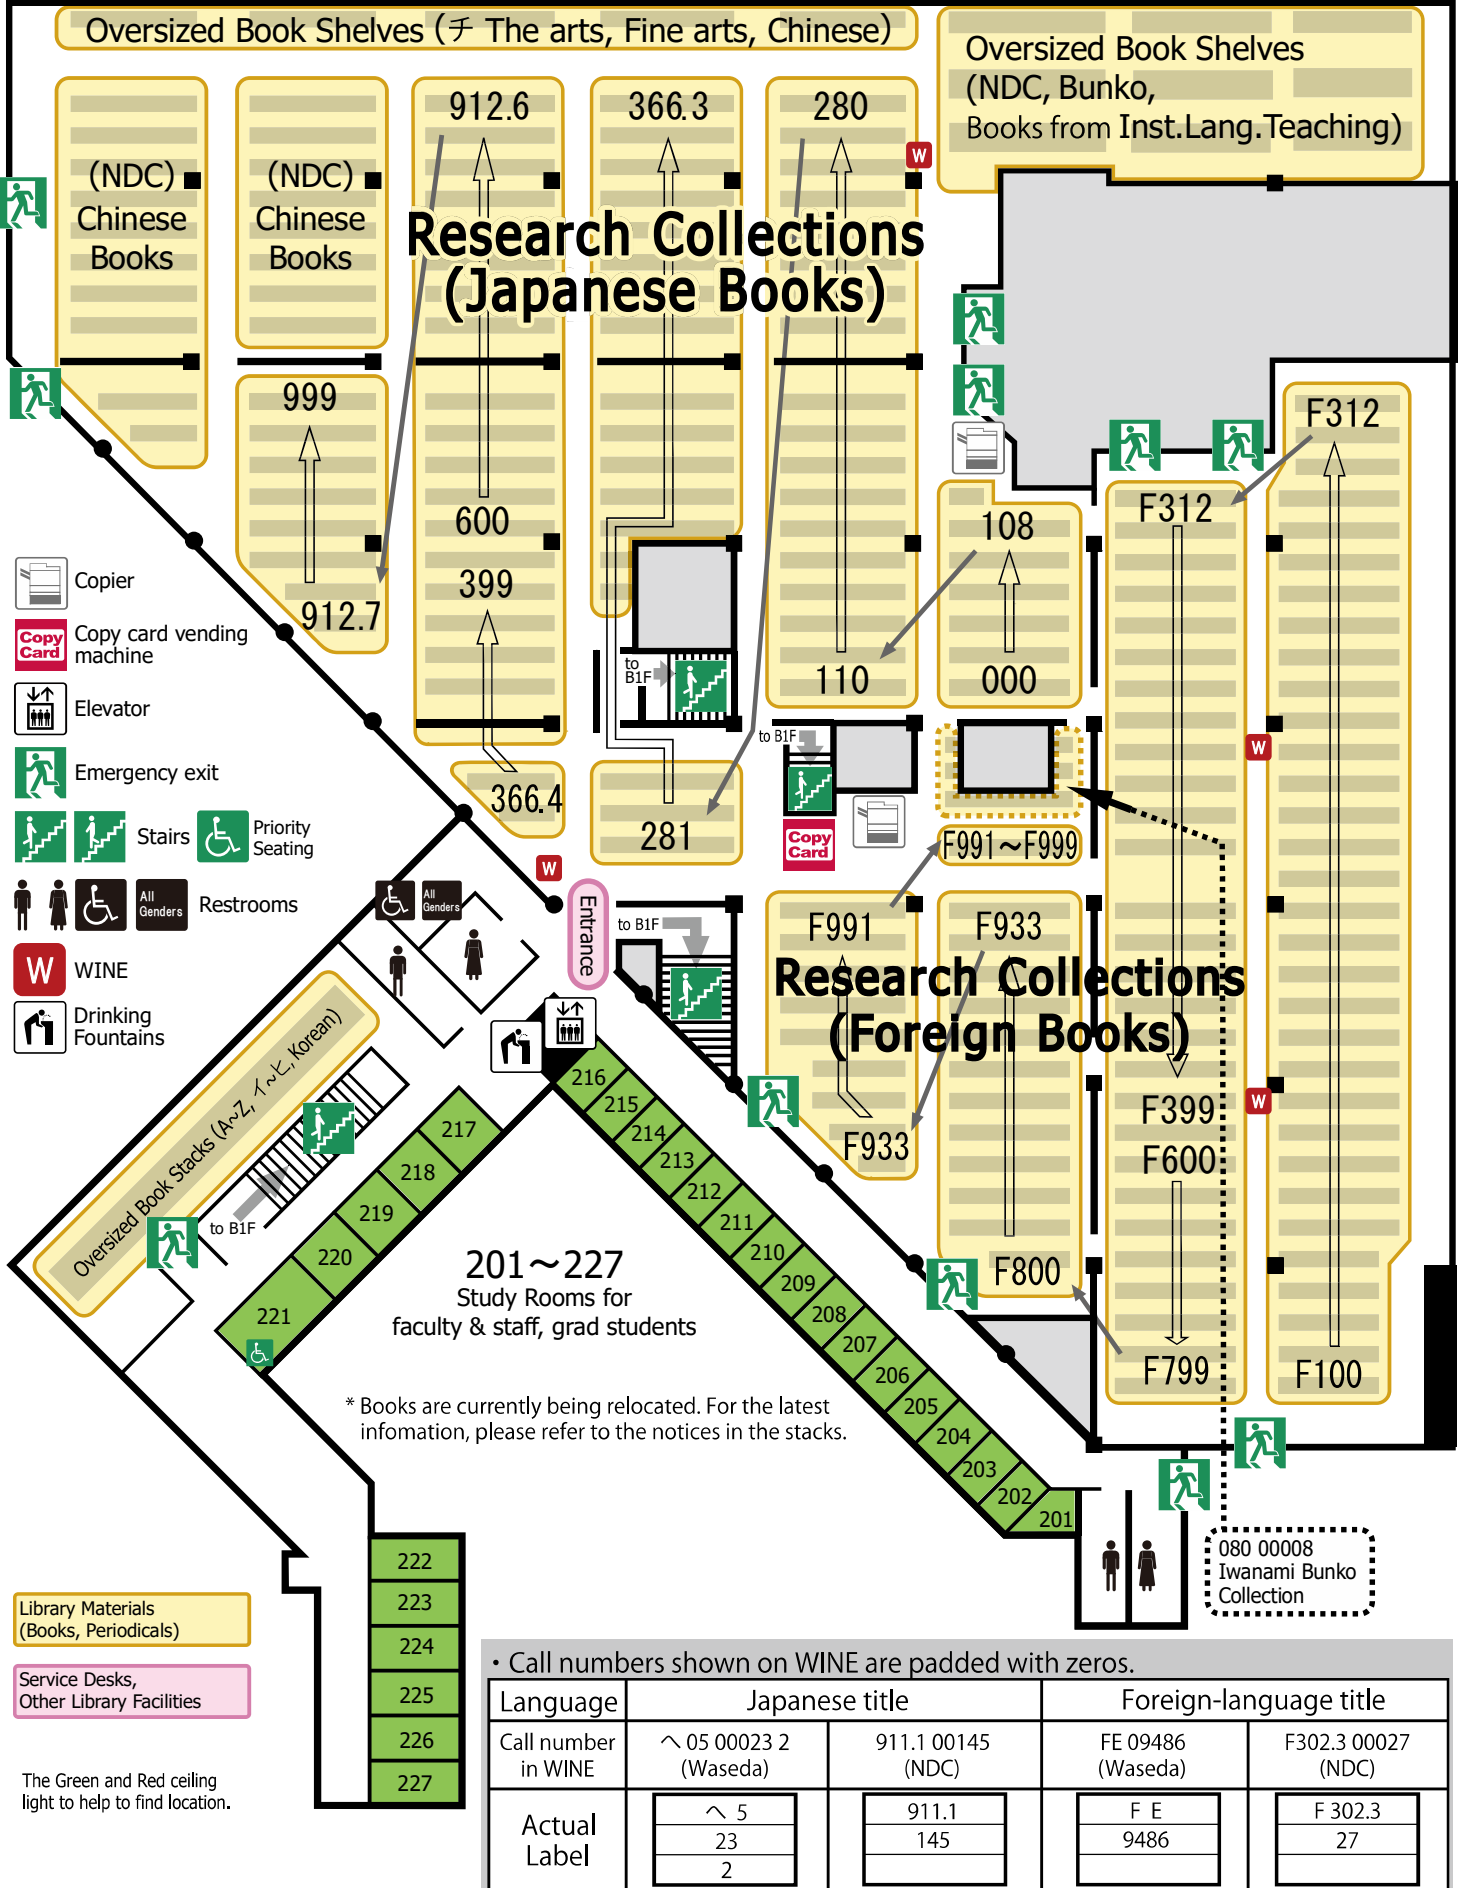

• Call numbers shown on WINE are padded with zeros.

Language	Japanese title		Foreign-language title	
Call number in WINE	~ 05 00023 2 (Waseda)	911.1 00145 (NDC)	FE 09486 (Waseda)	F302.3 00027 (NDC)
Actual Label	~ 5 23 2	911.1 145	FE 9486	F 302.3 27

SECOND BASEMENT (B2F)

* Books are currently being relocated. For the latest information, please refer to the notices in the stacks.

- Library Materials (Books, Periodicals)
- Service Desks, Other Library Facilities

The Green and Red ceiling light to help to find location.

• Call numbers shown on WINE are padded with zeros.

Language	Japanese title		Foreign-language title	
Call number in WINE	~ 05 00023 2 (Waseda)	911.1 00145 (NDC)	FE 09486 (Waseda)	F302.3 00027 (NDC)
Actual Label	~ 5 23 2	911.1 145	F E 9486	F 302.3 27