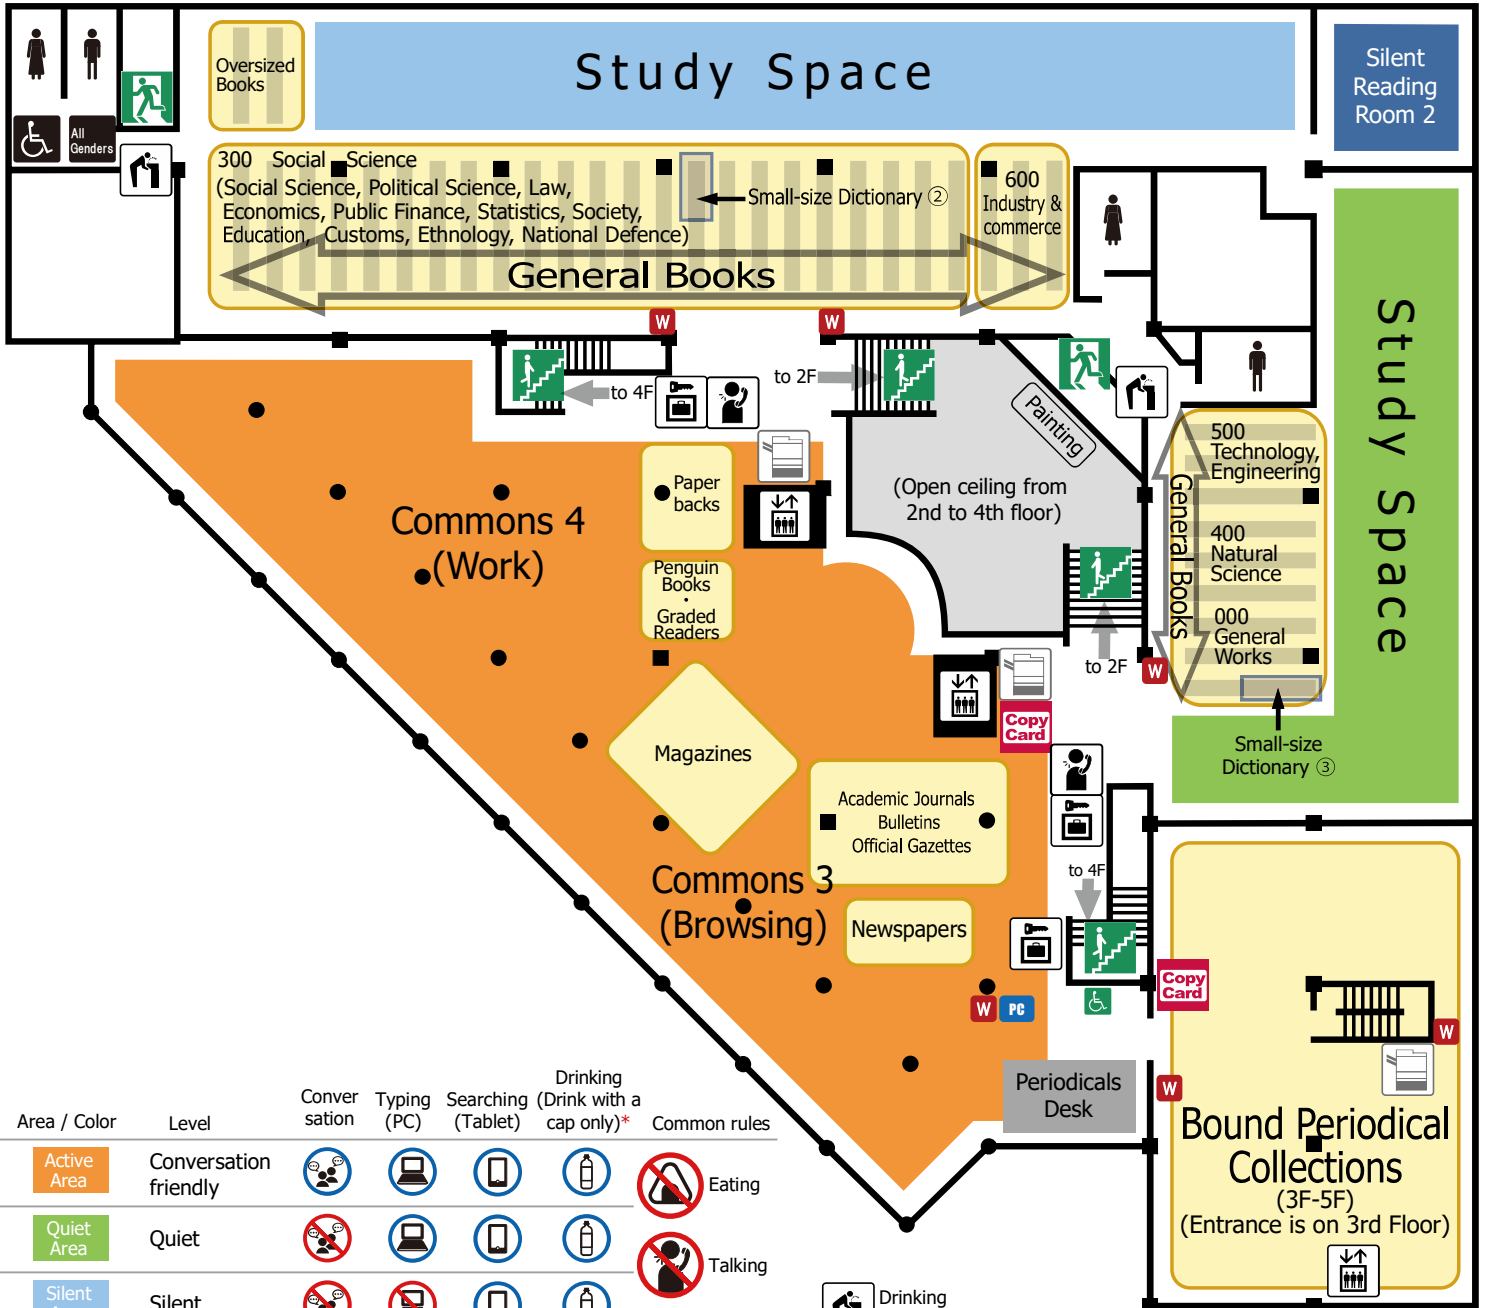

Area / Color	Level	Conversation	Typing (PC)	Searching (Tablet)	Drinking (Drink with a cap only)*	Common rules
Active Area	Conversation friendly					Eating
Quiet Area	Quiet					Talking
Silent Area	Silent					Photos Videos
Super Silent Area	Super silent					Photos Videos
Refresh Area	Short break					Eating

* Drinks are NOT ALLOWED in Central Library except for Permitted Places at :
 4F Library Lounge
 3F Study Space (except for Bound Periodical Collections Room)
 2F Study Space, Refresh Area

Internet Terminals
 Printers
 Priority Seating
 Emergency exit
 Stairs
 WINE Terminals
 Rest rooms
 Copier
 Copy card vending machine
 Elevator
 Locker
 Talking Space

THIRD FLOOR (3F)

Area / Color	Level	Conversation	Typing (PC)	Searching (Tablet)	Drinking (Drink with a cap only)*	Common rules
Active Area	Conversation friendly					Eating
Quiet Area	Quiet					Talking
Silent Area	Silent					Photos Videos
Super Silent Area	Super silent					Photos Videos
Refresh Area	Short break					Eating

* Drinks are NOT ALLOWED in Central Library except for Permitted Places at :
 4F Library Lounge
 3F Study Space (except for Bound Periodical Collections Room)
 2F Study Space, Refresh Area

- Drinking Fountains
- WINE Terminals
- Copier
- Copy card vending machine
- Internet Terminals
- Elevator
- Locker
- Talking Space
- Rest rooms
- Priority Seating
- Emergency exit
- Stairs