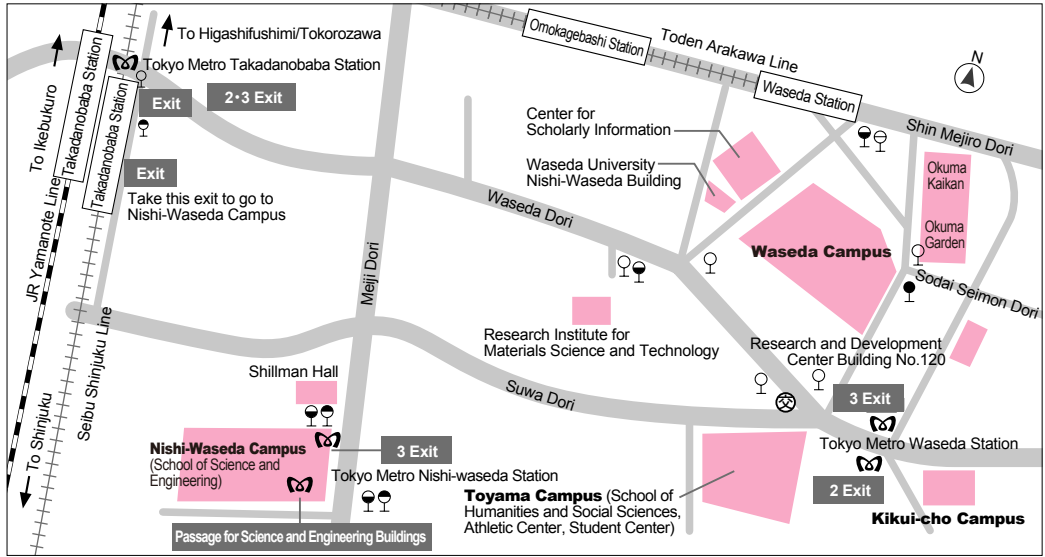

Waseda University - Waseda Campus Map

- **1** Admissions Center
  Office of Academic Promotion
  Institute for Research in Contemporary Political & Economic Affairs
- **2** S.Takata Memorial Research Library
  University Archives
  Aizu Museum
- **3** School of Political Science & Economics
  Graduate School of Political Science
  Graduate School of Economics
  The Okuma School of Public Management
  School of Political Science & Economics
- **4** School of Political Science & Economics
- **5** Tsubouchi Memorial Theatre Museum
- **6** School of Education
  Information Technology Center
- **7** Office for Promotion of Gender Equality
  Common Classrooms
- **8** School of Law
  Common Classrooms
  Graduate School of Law
  Institute of Comparative Law
- **9** Common Classrooms
- **10** Common Classrooms
- **11** School of Commerce
  Graduate School of Commerce
  Graduate School of Accountancy
  Institute of Research in Business Administration
  School of International Liberal Studies
- **12** under construction
- **14** School of Social Sciences
  Graduate School of Social Sciences
  Graduate School of Education
  Institute for Advanced Studies in Education
- **15** Common Classrooms
- **16** School of Education
- **17** Gymnasium, CO-OP
- **17-2** Kansensyo (the site of a training camp)
- **18** Center for Scholarly Information
  (Central Library, International Conference Center, Masaru Ibuka Auditorium)
- **19** Institute of Asia-Pacific Studies
  Graduate School of Asia-Pacific Studies
- **20** Okuma Kaikan (Central Administration)
- **21** Okuma Auditorium
- **22** International Center
  Center for International Education
  International Office, International Division
  Institute of Language Teaching
  Center for Japanese Language
  Graduate School of Japanese Applied Linguistics
- **23** Extension Center (Main Building)
- **23-5** Uni. Shop & Cafe 125
- **24** Media Network Center
- **24-8** Digital Campus Promotion Office
  Harassment Prevention Committee

- **25** Okuma Garden House
- **25-2** University Clinic
- **26** Okuma Memorial Tower
  The Okuma School of Public Management
  125th Anniversary Room
  Cultural Planning Section
- **27** Information Square
  Waseda Law School
  Ono Memorial Hall
  Waseda Gallery
- **27-9** Waseda Drama Hall
- **29** CO-OP Union for faculty and Staff
- **29-2** Extension Center (Annex)
- **29-4** Faculty Offices
- **29-6** Faculty Offices
- **29-7** Global Information and Telecommunication Institute
  Graduate School of Global and Telecommunication Institute
- **99** Waseda STEP 21
  Art and Architecture School
  Guest House
- **120** Research and Development Center
- **210-39** Volunteer Center