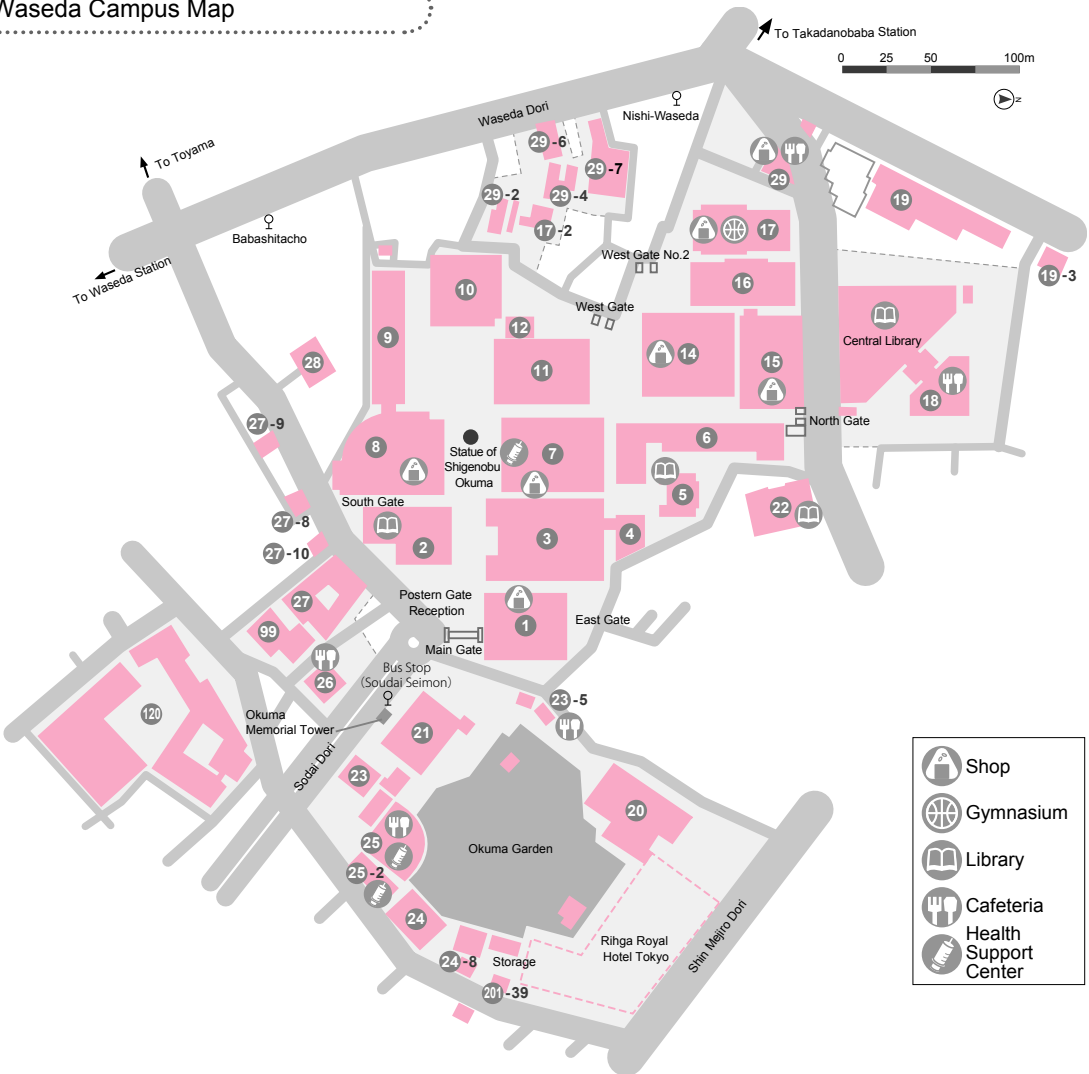

Waseda University - Waseda Campus Map

- **1** Admissions Center
  Office of Academic Promotion
  Institute for Research in Contemporary Political & Economic Affairs
- **2** S.Takata Memorial Research Library
  University Archives
  Aizu Museum
- **3** School of Political Science & Economics
  Graduate School of Political Science
  Graduate School of Economics
  The Okuma School of Public Management
  School of Political Science & Economics
- **4** School of Political Science & Economics
- **5** Tsubouchi Memorial Theatre Museum
- **6** School of Education
  Information Technology Center
- **7** Office for Promotion of Gender Equality
  Common Classrooms
- **8** School of Law
  Common Classrooms
  Graduate School of Law
  Institute of Comparative Law
- **9** Common Classrooms
- **10** Common Classrooms
- **11** School of Commerce
  Graduate School of Commerce
  Graduate School of Accountancy
  Institute of Research in Business Administration
  School of International Liberal Studies
- **12** under construction
- **14** School of Social Sciences
  Graduate School of Social Sciences
  Graduate School of Education
  Institute for Advanced Studies in Education
- **15** Common Classrooms
- **16** School of Education
- **17** Gymnasium, CO-OP
- **17-2** Kansensyo (the site of a training camp)
- **18** Center for Scholarly Information
  (Central Library, International Conference Center, Masaru Ibuka Auditorium)
- **19** Institute of Asia-Pacific Studies
  Graduate School of Asia-Pacific Studies
- **20** Okuma Kaikan (Central Administration)
- **21** Okuma Auditorium
- **22** International Center
  Center for International Education
  International Office, International Division
  Institute of Language Teaching
  Center for Japanese Language
  Graduate School of Japanese Applied Linguistics
- **23** Extension Center (Main Building)
- **23-5** Uni. Shop & Cafe 125
- **24** Media Network Center
- **24-8** Digital Campus Promotion Office
  Harassment Prevention Committee

- **25** Okuma Garden House
- **25-2** University Clinic
- **26** Okuma Memorial Tower
  The Okuma School of Public Management
  125th Anniversary Room
  Cultural Planning Section
- **27** Information Square
  Waseda Law School
  Ono Memorial Hall
  Waseda Gallery
- **27-9** Waseda Drama Hall
- **29** CO-OP Union for faculty and Staff
- **29-2** Extension Center (Annex)
- **29-4** Faculty Offices
- **29-6** Faculty Offices
- **29-7** Global Information and Telecommunication Institute
  Graduate School of Global and Telecommunication Institute
- **99** Waseda STEP 21
  Art and Architecture School
  Guest House
- **120** Research and Development Center
- **210-39** Volunteer Center