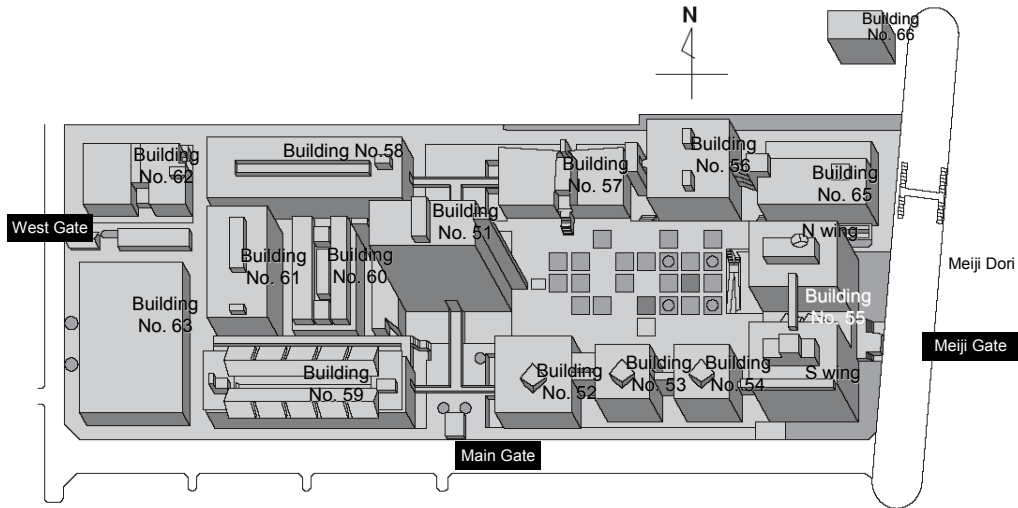

Nishi-Waseda Campus Map

Media System Support Section Help Desk 3rd floor of Building No. 63	WASEDA Monodukuri koubou 1st floor of Building No.61	Laboratory for basic experiments in science and engineering (Chemistry, Bioscience) Building No. 56	Office of the Faculty of Science and Engineering 1st floor of Building No. 51
Computer Rooms A to H 464 personal computers 3rd floor of Building No. 63	Lounge for International Student Community & Career Info. 1st floor of Building No. 61	Laboratory for basic experiments in science and engineering (Physics) 2nd floor of Building No. 56	Health support center Nishi-Waseda branch Student Counseling Room 1st floor of Building No. 51
Rikoh Restaurant 1st floor of Building No. 63	Drafting/CAD Room 208 personal computers 1st floor of Building No. 57	Rikoh Cafeteria basement 1st floor of Building No. 56	Student Lounge 2nd floor of Building No. 51
Laboratory for basic experiments in science and engineering (Engineering) 1st basement of Building No. 63	CO-OP school store and book store 1st basement of Building No. 57	Students' Reading Room 1st floor of N Wing of Building No. 55	Science and Engineering Library basement 1st floor of Building No. 51