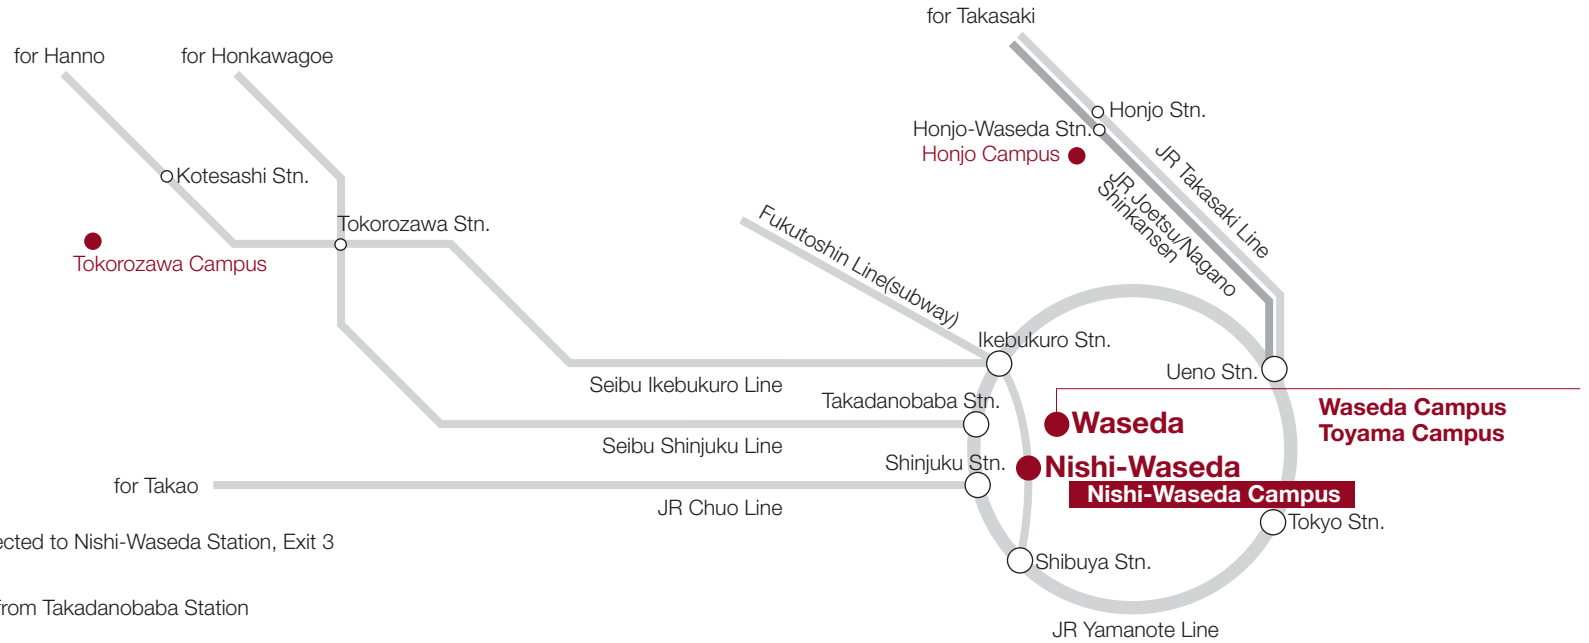

Appendix 2: Campus Maps

Transport Map

Fukutoshin Line (subway) ——— Directly connected to Nishi-Waseda Station, Exit 3

JR Yamanote Line }
 Tozai Line (subway) } ——— 15 min. walk from Takadanobaba Station
 Seibu Shinjuku Line }
 JR Yamanote Line ——— 12 min. walk from Shin-Okubo Station
 Oedo Line (subway) ——— 15 min. walk from Higashi-Shinjuku Station

City bus
 (Ike 86) From Ikebukuro Station (East Exit) to Shibuya Station (East Exit)
 (Haya 77) From Shinjuku Station (West Exit) to Waseda
 (Taka 71) From Takadanobaba Station to Kudanshita } ——— 3 min. walk from Toritsu Shogaisha Center-mae bus stop
 ※Take City Bus (Taka 71) to Tokyo Joshi Idai-mae bus Stop.