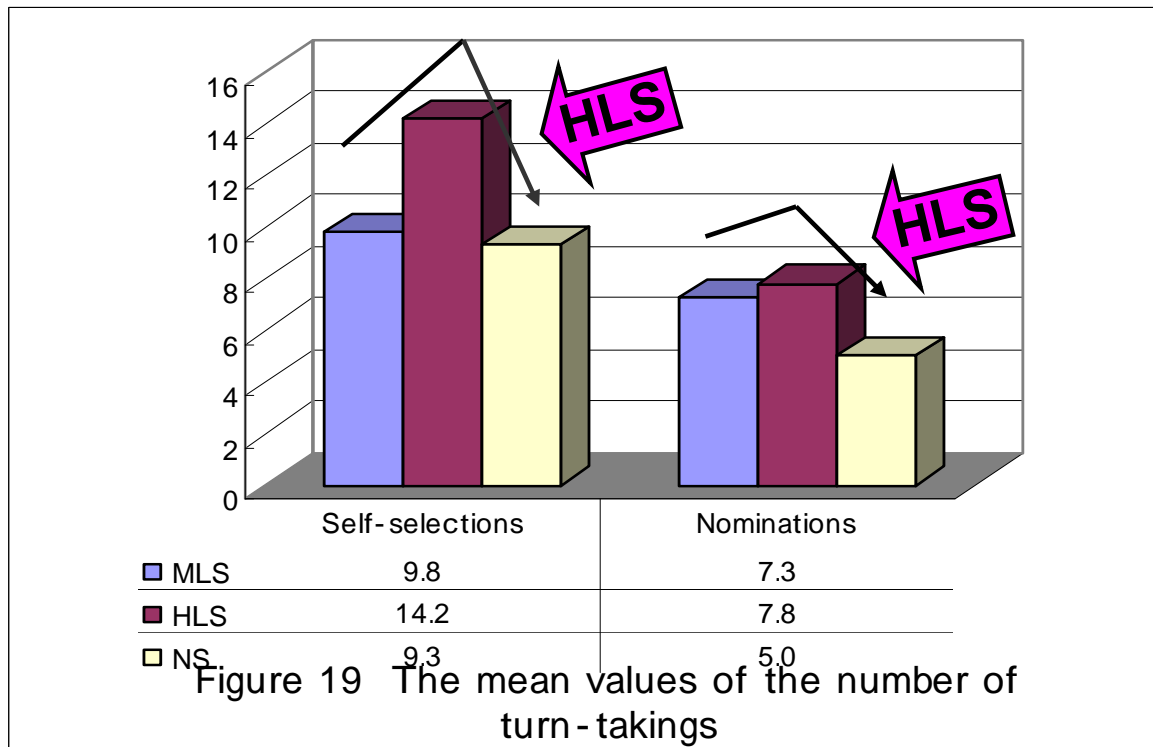

Mean values of number of turn-takings

Example (17) (MLS: Group A, lines 18-25)

18 A: Oh, I see. Do you like it?

nomination

19 B: Me? ((A:nod)) Ah... I like ... yes. Ahaha.

20 A: My brother is a university student. ((B,C:nod)) He likes baseball. (B:laugh)

21 He belongs to the baseball team. His position is a catcher.=

22 C:

=Oh. ((nod))

23 ((B:nod))

self-selection

24 A: Do you like baseball?

nomination

25 C: Ah... mmm... yes... ((A:nod)) But.. I don't watch TV.

NS: conversation flows naturally