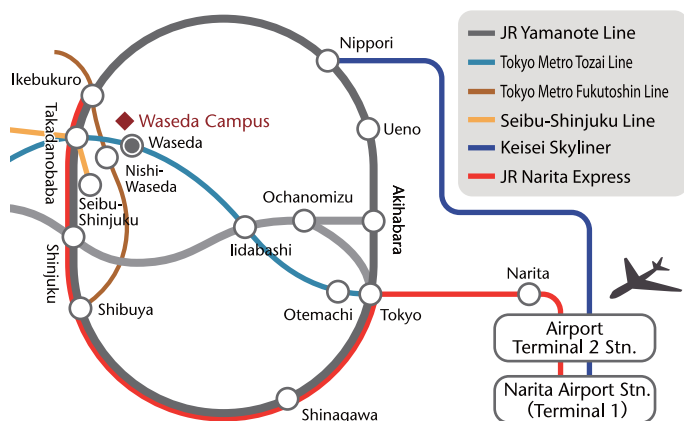

Access for Waseda Law School

早稲田大学 大学院法務研究科
(法科大学院)

Traffic Information

- By JR Yamanote Line or Seibu-Shinjuku Line, Takadanobaba Station (Approx. 20min. walk)
- By Tokyo City Bus (School Bus), Route: Takadanobaba Station to Sodai Seimon
- By Tokyo Metro Tozai Line, Waseda Station (Approx. 5min. walk)
- By Tokyo Metro Fukutoshin Line, Nishi-Waseda Station (Approx. 17min. walk)

Local Map

Narita Airport Access Network

Railway	Service	From / To	Traveling Time
JR	Narita Express (N'EX)	Airport ⇄ Shinjuku	Approx. 90min
JR	Yamanote Line	Shinjuku ⇄ Takadanobaba	Approx. 5min
Keisei Railway	Skyliner	Airport ⇄ Nippori	Approx. 55min
JR	Yamanote Line	Nippori ⇄ Takadanobaba	Approx. 20min

Railway	Service	From / To	Traveling Time
Bus	Airport Limousine	Airport ⇄ Shinjuku Sta.	Approx. 85min
JR	Yamanote Line	Shinjuku ⇄ Takadanobaba	Approx. 5min

Campus Map