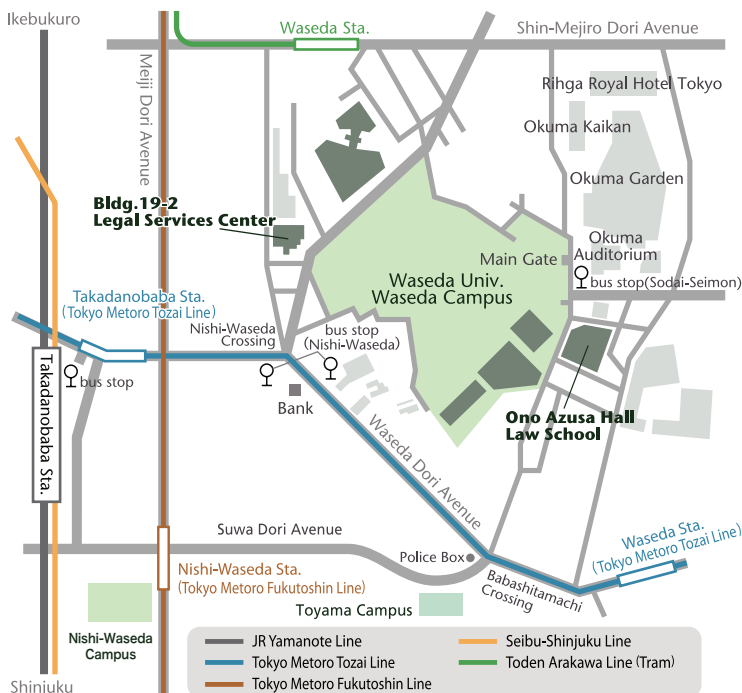

Access for Waseda Law School

早稲田大学 大学院法務研究科
(法科大学院)

Traffic Information

- By JR Yamanote Line or Seibu-Shinjuku Line, Takadanobaba Station (Approx. 20min. walk)
- By Tokyo City Bus (School Bus), Route: Takadanobaba Station to Sodai Seimon
- By Tokyo Metro Tozai Line, Waseda Station (Approx. 5min. walk)
- By Tokyo Metro Fukutoshin Line, Nishi-Waseda Station (Approx. 17min. walk)

Local Map

Narita Airport Access Network

Railway	Service	From / To	Traveling Time
JR	Narita Express (N'EX)	Airport ⇄ Shinjuku	Approx. 90min
JR	Yamanote Line	Shinjuku ⇄ Takadanobaba	Approx. 5min
Keisei Railway	Skyliner	Airport ⇄ Nippori	Approx. 55min
JR	Yamanote Line	Nippori ⇄ Takadanobaba	Approx. 20min

Railway	Service	From / To	Traveling Time
Bus	Airport Limousine	Airport ⇄ Shinjuku Sta.	Approx. 85min
JR	Yamanote Line	Shinjuku ⇄ Takadanobaba	Approx. 5min

Campus Map