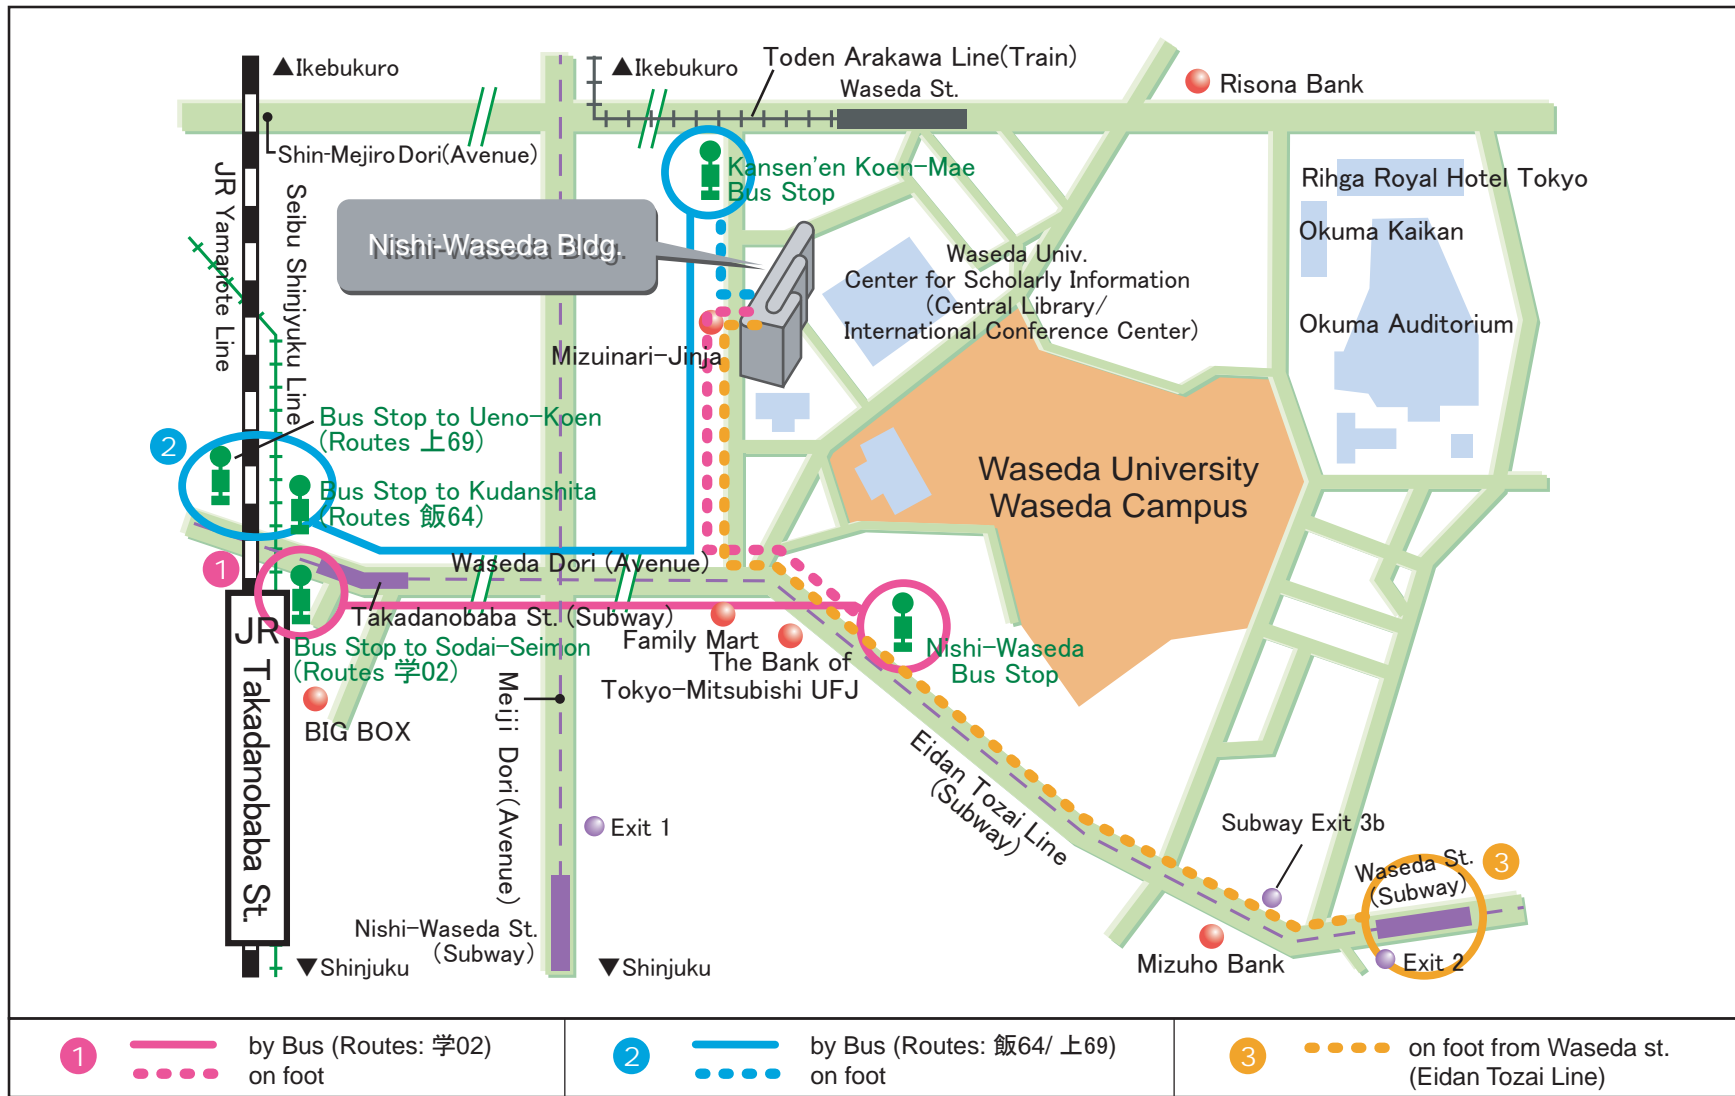

Map around Waseda Campus, Waseda University

Graduate School of Asia-Pacific Studies Waseda University TEL: +81-3-5286-3877 FAX: +81-3-5272-4533
 Waseda University Institute of Asia-Pacific Studies TEL: +81-3-3200-2436 FAX: +81-3-3232-7075
 Nishi-Waseda Bldg.7F, 1-21-1 Nishi-Waseda, Shinjuku-ku, TOKYO 169-0051 JAPAN

By Bus

Bound for Sodai-Seimon : 10 min. form Takadanobaba St.(JR Yamanote Line or Seibu Shinjuku Line), 3 min. walk form Nishi-Waseda bus stop
 Bound for Kudanshita or Ueno-Koen : 12 min. form Takadanobaba St.(JR Yamanote Line or Seibu Shinjuku Line), 1 min. walk form Kansen'en Koen-Mae bus stop

By Subway

10 min. walk from Exit 3b or 2 of Waseda St.(Tokyo Metro Tozai Line)
 15 min. walk from Exit 1 of Nishi-Waseda St.(Tokyo Metro Fukutoshin Line)

By Streetcar

5 min. walk form Waseda St.(Toden Arakawa Line)