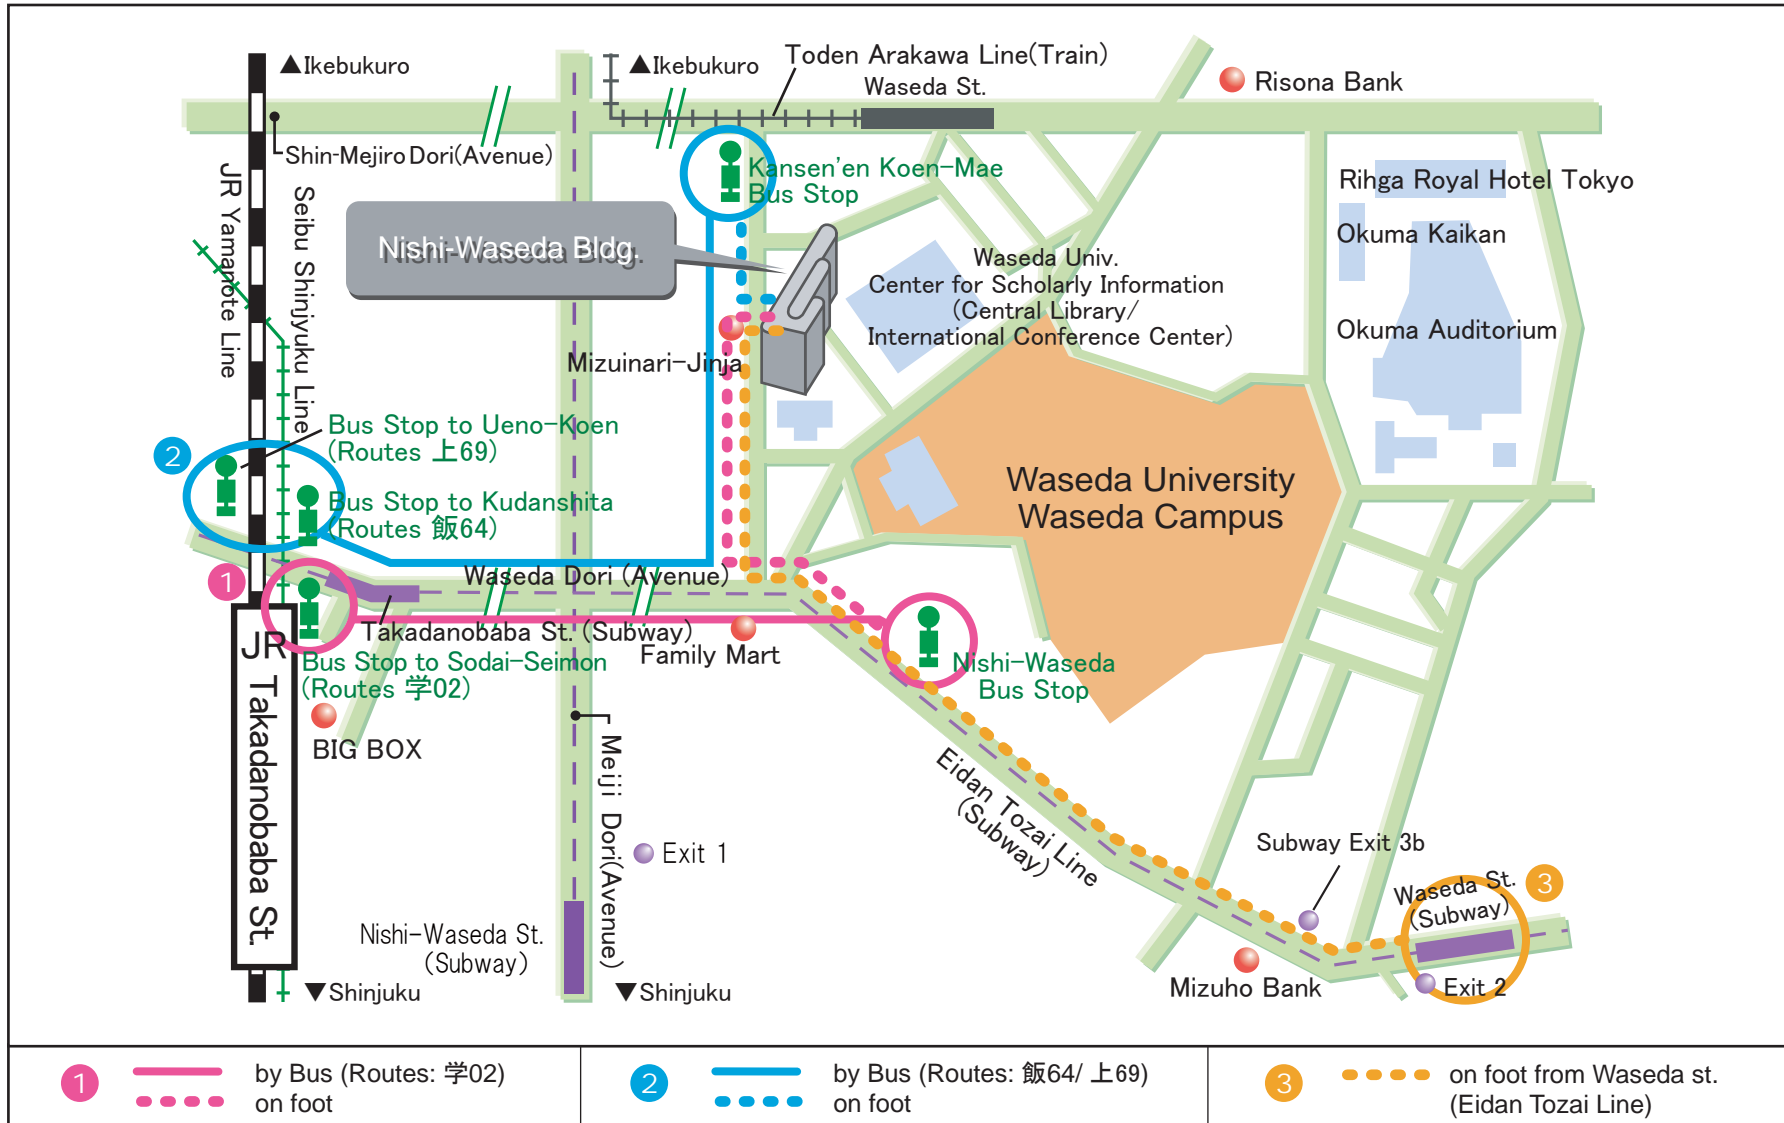

# Map around Waseda Campus, Waseda University

Graduate School of Asia-Pacific Studies Waseda University TEL: +81-3-5286-3877 FAX: +81-3-5272-4533  
 Waseda University Institute of Asia-Pacific Studies TEL: +81-3-3200-2436 FAX: +81-3-3232-7075  
 Nishi-Waseda Bldg.7F, 1-21-1 Nishi-Waseda, Shinjuku-ku, TOKYO 169-0051 JAPAN

## By Bus

Bound for Sodai-Seimon : 10 min. form Takadanobaba St.(JR Yamanote Line or Seibu Shinjuku Line), 3 min. walk form Nishi-Waseda bus stop  
 Bound for Kudanshita or Ueno-Koen : 12 min. form Takadanobaba St.(JR Yamanote Line or Seibu Shinjuku Line), 1 min. walk form Kansen'en Koen-Mae bus stop

## By Subway

10 min. walk from Exit 3b or 2 of Waseda St.(Tokyo Metro Tozai Line)

## By Streetcar

5 min. walk form Waseda St.(Toden Arakawa Line)