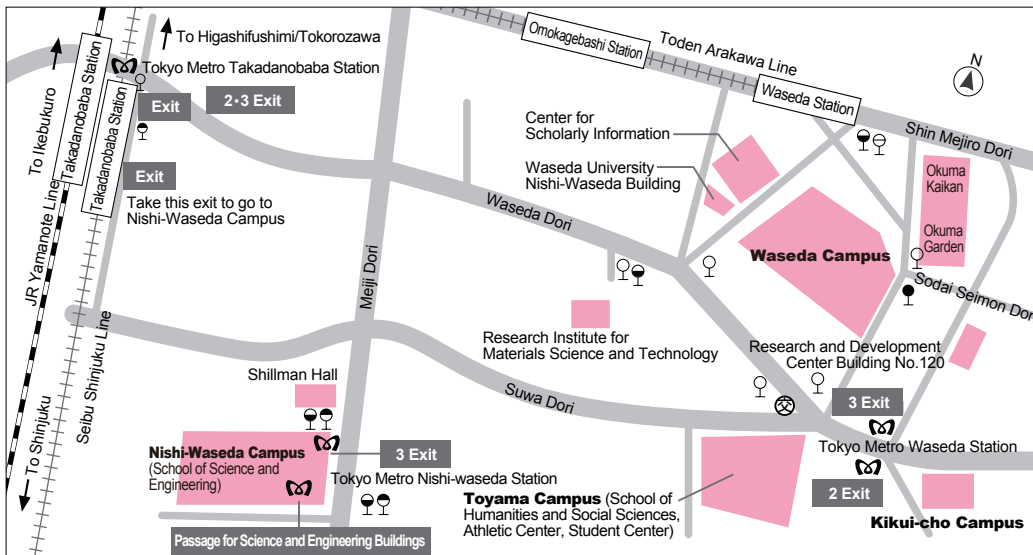

Waseda University - Nishi-Waseda Campus Map

- | | |
|--|---|
| <p>51 School of Science & Engineering
Graduate School of Science & Engineering
Art and Architecture School
Library</p> <p>52 Students' Reading Room, LL/MM Lecture Room</p> <p>53 Students' Reading Room</p> <p>54 Media Design Laboratory</p> <p>55 Advanced Research Institute for Science & Engineering
Research Promotion Division
Environmental Safety Center
International Exchange Office
Rikoh Liaison Office</p> | <p>56 Laboratory, Co-op, Classrooms</p> <p>57 Audiovisual Room, Drafting Room, Co-op</p> <p>58 Reading Room, Laboratory, Faculty Office, Drafting Room</p> <p>59 Faculty Offices, Laboratory</p> <p>60 Faculty Offices, Laboratory, Work Life Balance Support Center</p> <p>61 Faculty Offices, Laboratory</p> <p>62 High-tech Research Center</p> <p>65 Faculty Offices, Meeting Room, Laboratory</p> <p>66 Robert J. Shillman Hall</p> |
|--|---|