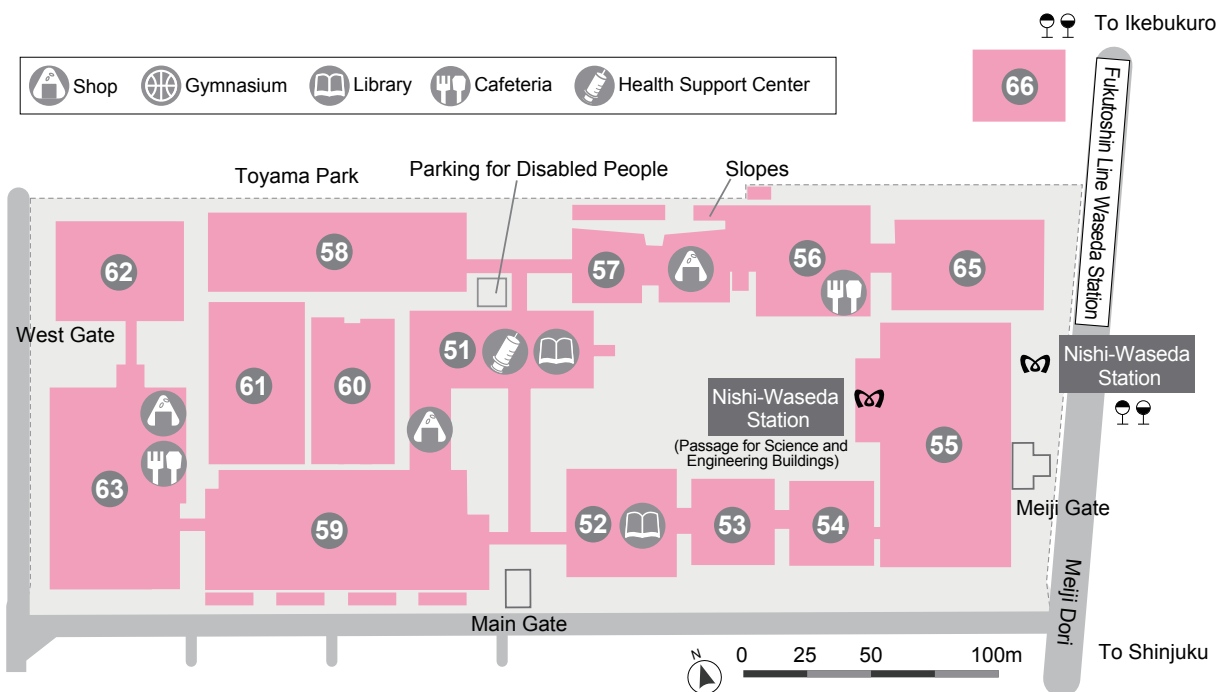

Waseda University - Nishi-Waseda Campus Map

- | | |
|--|---|
| <p>51 School of Science & Engineering
Graduate School of Science & Engineering
Art and Architecture School
Library</p> <p>52 Students' Reading Room, LL/MM Lecture Room</p> <p>53 Students' Reading Room</p> <p>54 Media Design Laboratory</p> <p>55 Advanced Research Institute for Science & Engineering
Research Promotion Division
Environmental Safety Center
International Exchange Office
Rikoh Liaison Office</p> | <p>56 Laboratory, Co-op, Classrooms</p> <p>57 Audiovisual Room, Drafting Room, Co-op</p> <p>58 Reading Room, Laboratory, Faculty Office, Drafting Room</p> <p>59 Faculty Offices, Laboratory</p> <p>60 Faculty Offices, Laboratory, Work Life Balance Support Center</p> <p>61 Faculty Offices, Laboratory</p> <p>62 High-tech Research Center</p> <p>65 Faculty Offices, Meeting Room, Laboratory</p> <p>66 Robert J. Shillman Hall</p> |
|--|---|