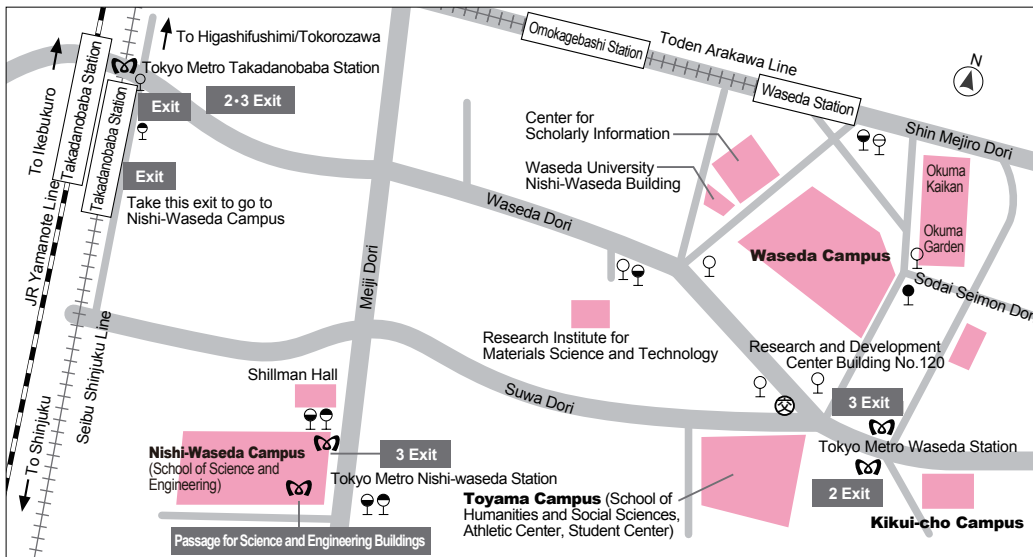

Waseda University - Nishi-Waseda Campus Map

- | | |
|--|---|
| <p>51 School of Science & Engineering Graduate School of Science & Engineering Art and Architecture School Library</p> <p>52 Students' Reading Room, LL/MM Lecture Room</p> <p>53 Students' Reading Room</p> <p>54 Media Design Laboratory</p> <p>55 Advanced Research Institute for Science & Engineering Research Promotion Division Environmental Safety Center International Exchange Office Rikoh Liaison Office</p> | <p>56 Laboratory, Co-op, Classrooms</p> <p>57 Audiovisual Room, Drafting Room, Co-op</p> <p>58 Reading Room, Laboratory, Faculty Office, Drafting Room</p> <p>59 Faculty Offices, Laboratory</p> <p>60 Faculty Offices, Laboratory, Work Life Balance Support Center</p> <p>61 Faculty Offices, Laboratory</p> <p>62 High-tech Research Center</p> <p>65 Faculty Offices, Meeting Room, Laboratory</p> <p>66 Robert J. Shillman Hall</p> |
|--|---|