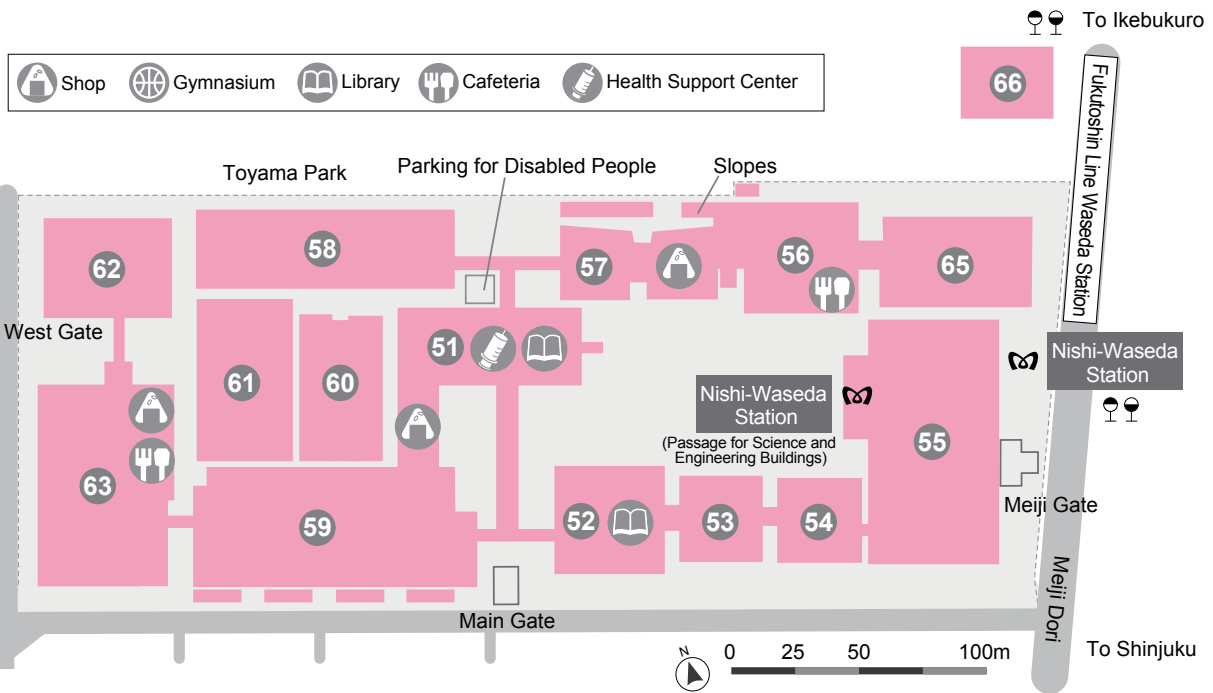

Waseda University - Nishi-Waseda Campus Map

- | | |
|--|---|
| <p>51 School of Science & Engineering Graduate School of Science & Engineering Art and Architecture School Library</p> <p>52 Students' Reading Room, LL/MM Lecture Room</p> <p>53 Students' Reading Room</p> <p>54 Media Design Laboratory</p> <p>55 Advanced Research Institute for Science & Engineering Research Promotion Division Environmental Safety Center International Exchange Office Rikoh Liaison Office</p> | <p>56 Laboratory, Co-op, Classrooms</p> <p>57 Audiovisual Room, Drafting Room, Co-op</p> <p>58 Reading Room, Laboratory, Faculty Office, Drafting Room</p> <p>59 Faculty Offices, Laboratory</p> <p>60 Faculty Offices, Laboratory, Work Life Balance Support Center</p> <p>61 Faculty Offices, Laboratory</p> <p>62 High-tech Research Center</p> <p>65 Faculty Offices, Meeting Room, Laboratory</p> <p>66 Robert J. Shillman Hall</p> |
|--|---|