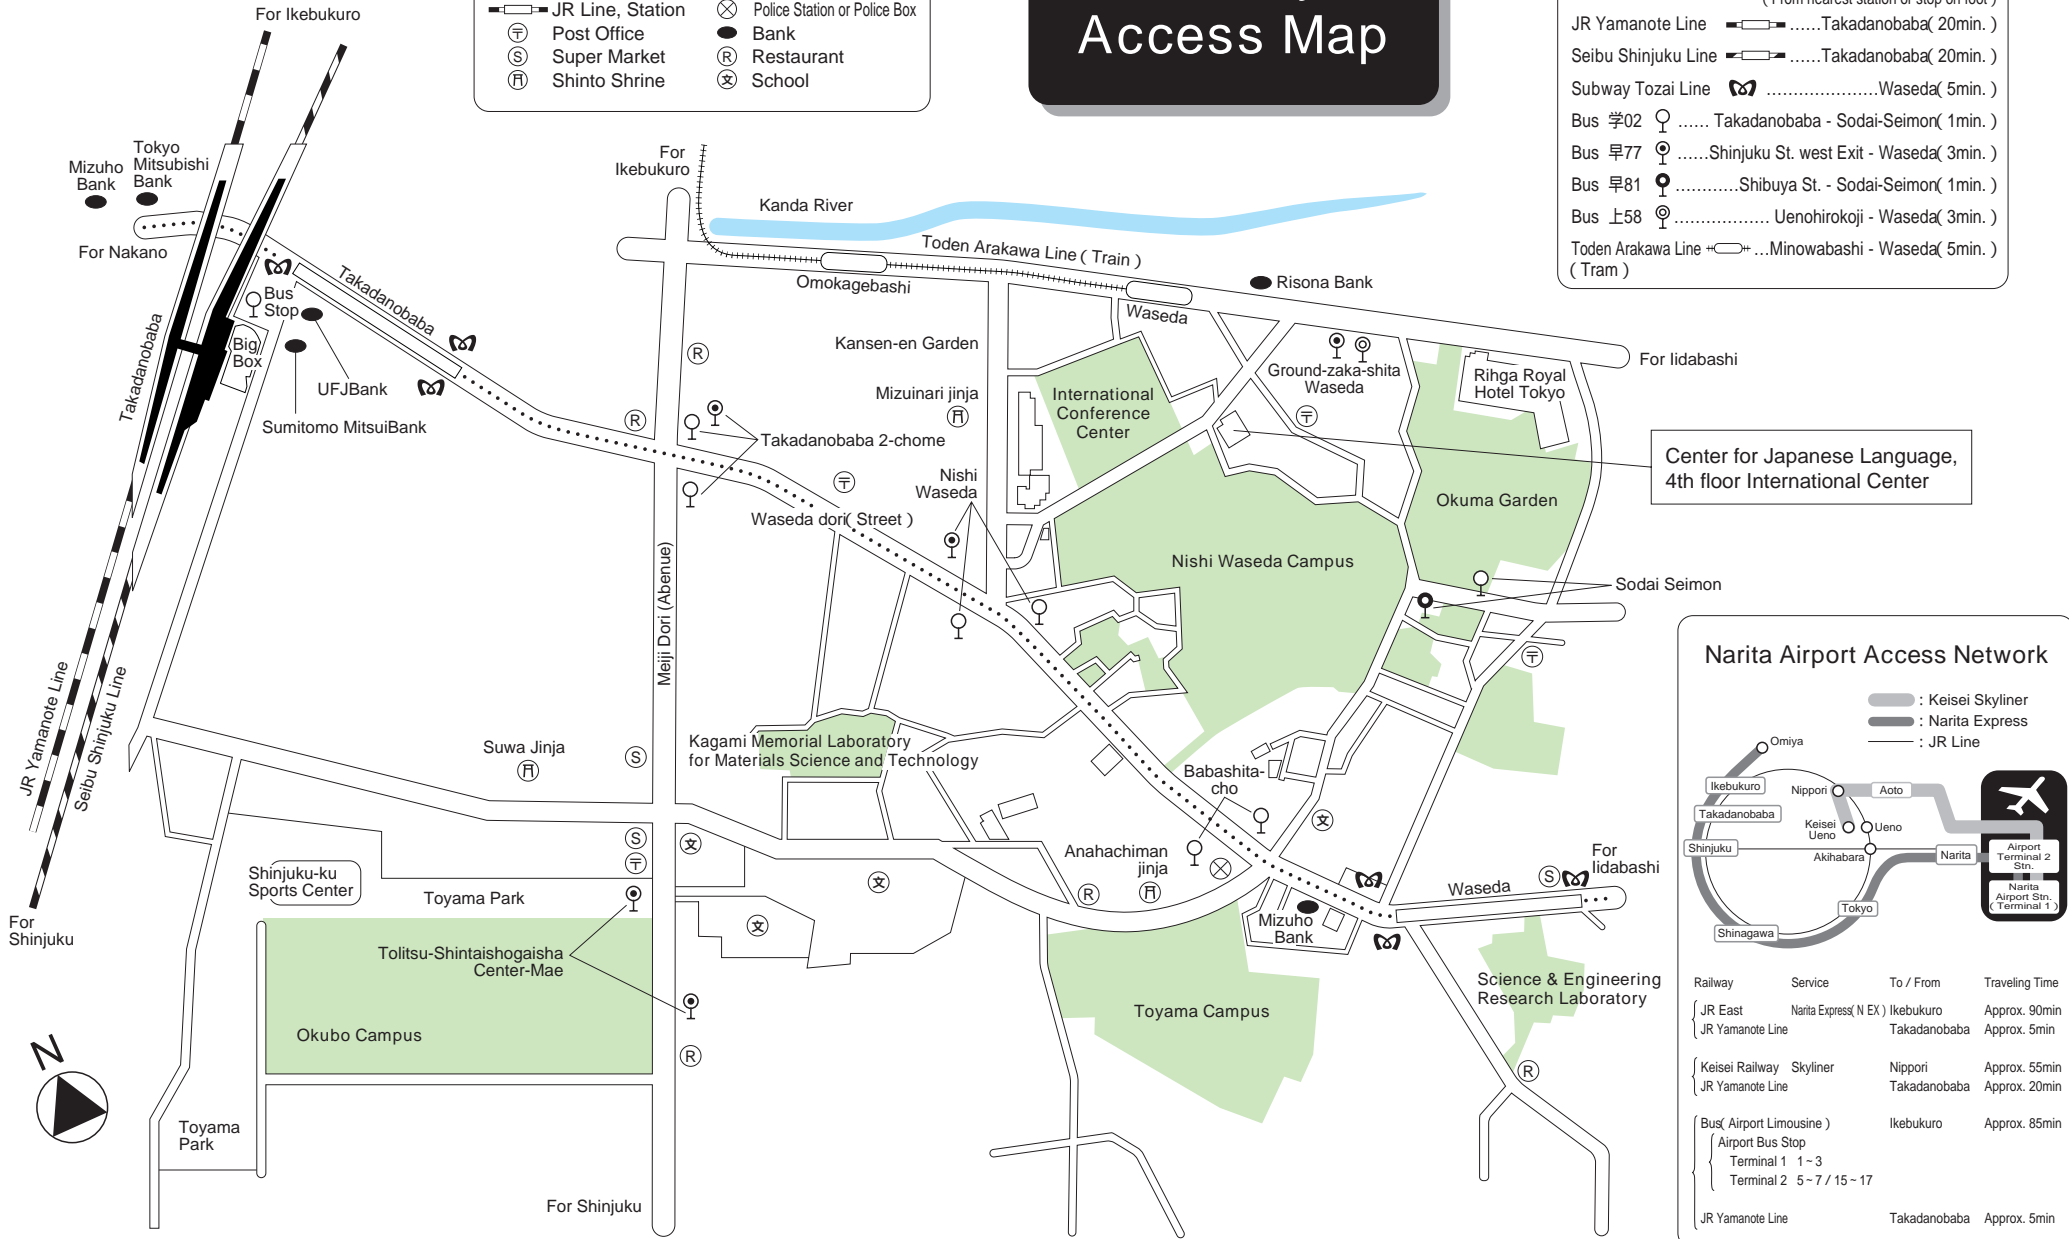

Nearby Access Map

Explanatory Notes

- University Grounds
- JR Line, Station
- Post Office
- Super Market
- Shinto Shrine
- Subway Station
- Police Station or Police Box
- Bank
- Restaurant
- School

Public Transportation to the Main Campus

- (From nearest station or stop on foot)
- JR Yamanote Line Takadanobaba(20min.)
 - Seibu Shinjuku Line Takadanobaba(20min.)
 - Subway Tozai Line Waseda(5min.)
 - Bus 学02 Takadanobaba - Sodai-Seimon(1min.)
 - Bus 早77 Shinjuku St. west Exit - Waseda(3min.)
 - Bus 早81 Shibuya St. - Sodai-Seimon(1min.)
 - Bus 上58 Uenohirokoji - Waseda(3min.)
 - Toden Arakawa Line ...Minowabashi - Waseda(5min.) (Tram)

Narita Airport Access Network

Railway	Service	To / From	Traveling Time
JR East	Narita Express (N EX)	Ikebukuro	Approx. 90min
		Takadanobaba	Approx. 5min
Keisei Railway	Skyliner	Nippori	Approx. 55min
		Takadanobaba	Approx. 20min
Bus (Airport Limousine)	Airport Bus Stop	Terminal 1 1-3	Approx. 85min
		Terminal 2 5-7 / 15-17	
JR Yamanote Line		Takadanobaba	Approx. 5min