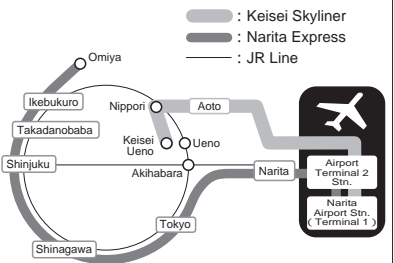

Nearby Access Map

Explanatory Notes

- University Grounds
- JR Line, Station
- Post Office
- Super Market
- Shinto Shrine
- Subway Station
- Police Station or Police Box
- Bank
- Restaurant
- School

Public Transportation to the Main Campus

- (From nearest station or stop on foot)
- JR Yamanote Line Takadanobaba(20min.)
 - Seibu Shinjuku Line Takadanobaba(20min.)
 - Subway Tozai Line Waseda(5min.)
 - Bus 学02 Takadanobaba - Sodai-Seimon(1min.)
 - Bus 早77 Shinjuku St. west Exit - Waseda(3min.)
 - Bus 早81 Shibuya St. - Sodai-Seimon(1min.)
 - Bus 上58 Uenohirokoji - Waseda(3min.)
 - Toden Arakawa Line ...Minowabashi - Waseda(5min.) (Tram)

Narita Airport Access Network

Railway	Service	To / From	Traveling Time
JR East	Narita Express (N EX)	Ikebukuro	Approx. 90min
		Takadanobaba	Approx. 5min
Keisei Railway	Skyliner	Nippori	Approx. 55min
		Takadanobaba	Approx. 20min
Bus (Airport Limousine)	Airport Bus Stop	Terminal 1 1-3	Approx. 85min
		Terminal 2 5-7 / 15-17	
JR Yamanote Line		Takadanobaba	Approx. 5min